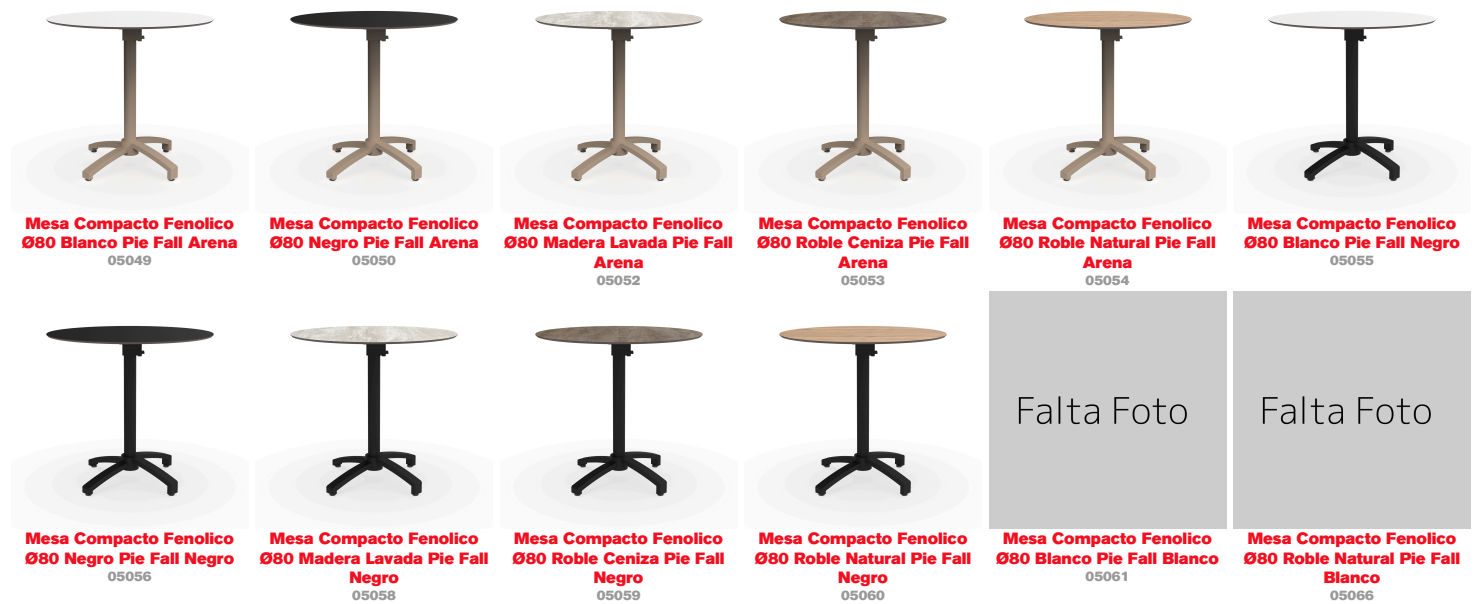

Mesa Compacto Fenolico Ø80 Pie Fall

By Resol

Variantes

Producción Sostenible - Compromiso Ambiental

Resol invierte dinero y recursos para la investigación y búsqueda de procesos más sostenibles.

Todos los productos Resol se producen con un uso responsable del agua.

Durante la producción no se usan en ninguna circunstancia productos químicos peligrosos.

En Resol todos los residuos se gestionan de manera sostenible y responsable.

RESOL